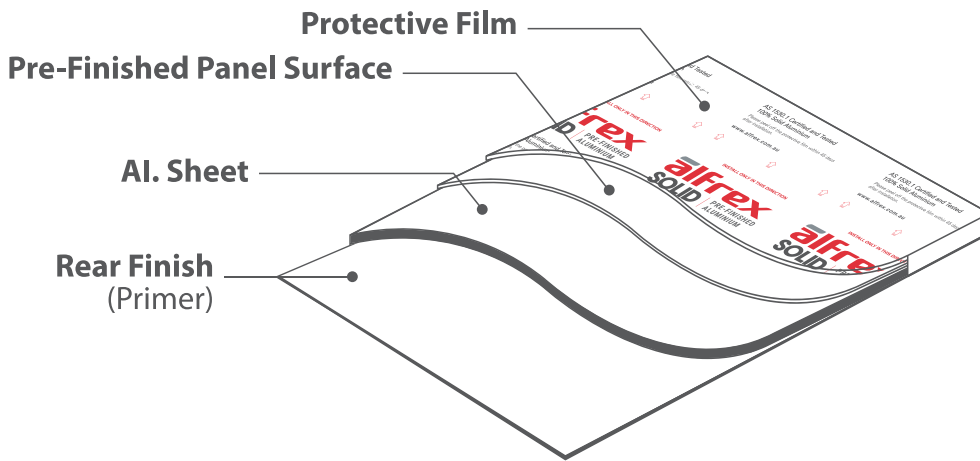

REV.I August 2018

STANDARD_FINISHES
**COLOUR
CHART**

AS 1530.1 CERTIFIED AND TESTED
100% SOLID ALUMINIUM

Alfrex Solid is a PPG Duranar Fluoropolymer Pre-Painted Aluminium Solid Panel Manufactured by high quality Roll Coating (roll-to-roll continuous) method. It features a primer coating to protect the rear finish and can be easily fabricated to any shape or design. Alfrex Solid has no core material, giving the product superior fire resistance.